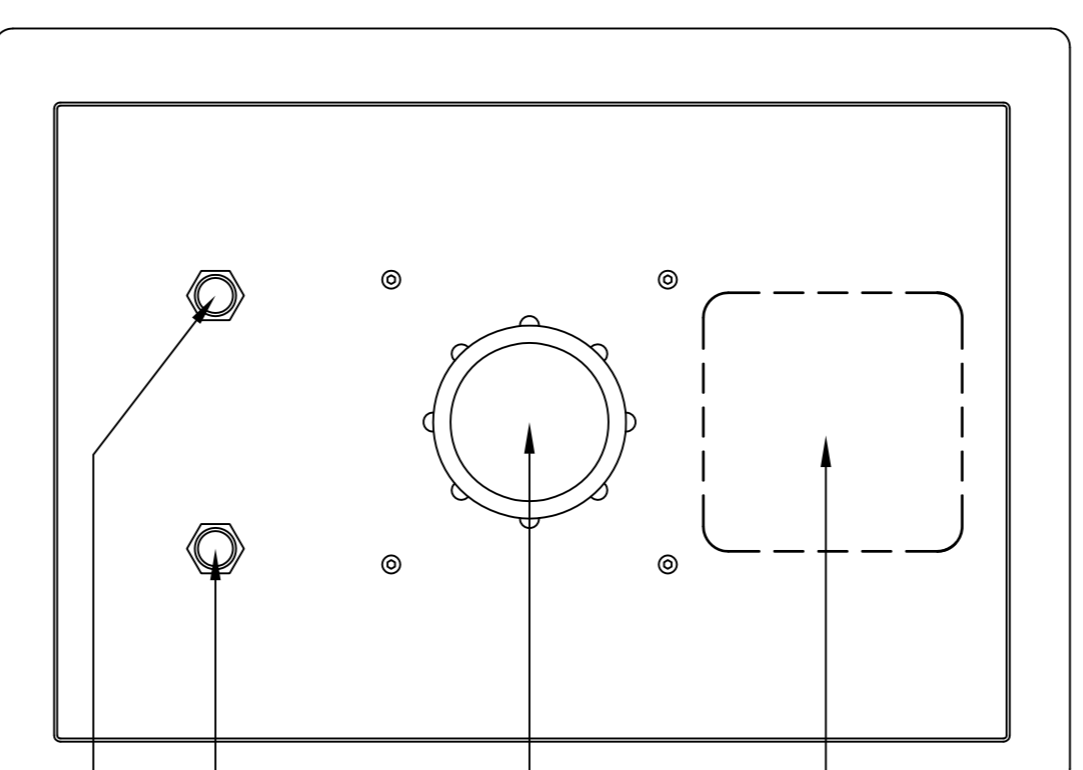

FLUSH mounted docking station for mobile fume cupboard

Front view with door closed

Side View 1

Side View 2

Front view with door open

Rear view with service connections

230V Electrical Supply

1-1/2" Vulcathene Drain Connection

1/4" BSP (male) Cold water connection

1/4" BSP (male) Gas connection

Top view with door open

No part of this drawing may be reproduced or transmitted in any form or by any means electronic or mechanical, for any purpose, without the express written permission of **Integrated Laboratory Services Ltd.**
This drawing is the property of Integrated Laboratory Services Ltd.