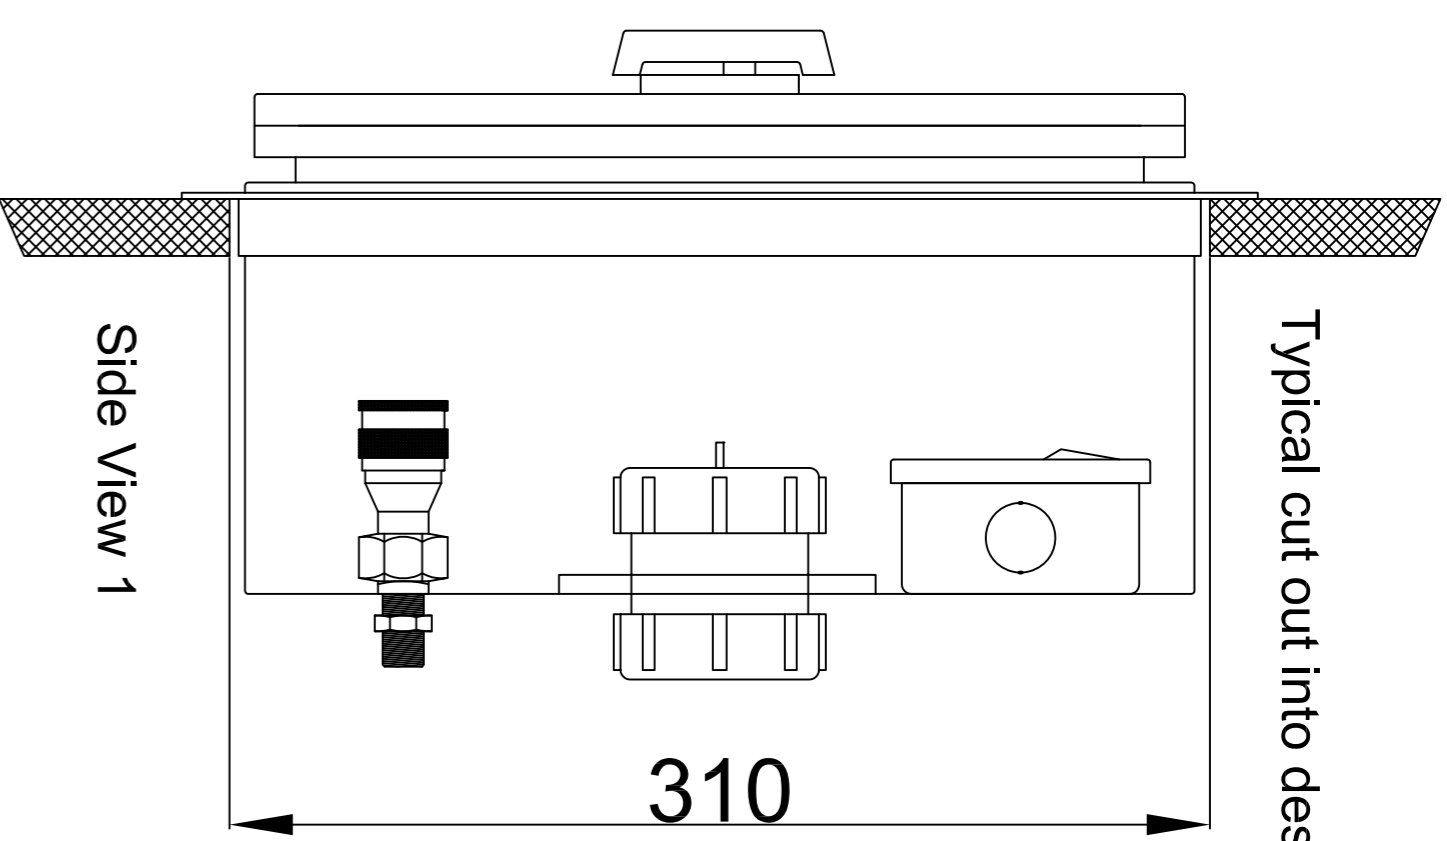

FLUSH mounted docking station for mobile fume cupboard

Front view with door closed

Side View 1

Side View 2

Front view with door open

Rear view with service connections

230V Electrical Supply

1-1/2" Vulcathene Drain Connection

1/4" BSP (male) Cold water connection

1/4" BSP (male) Gas connection

Top view with door open

No part of this drawing may be reproduced or transmitted in any form or by any means electronic or mechanical, for any purpose, without the express written permission of **Integrated Laboratory Services Ltd.**
This drawing is the property of Integrated Laboratory Services Ltd.