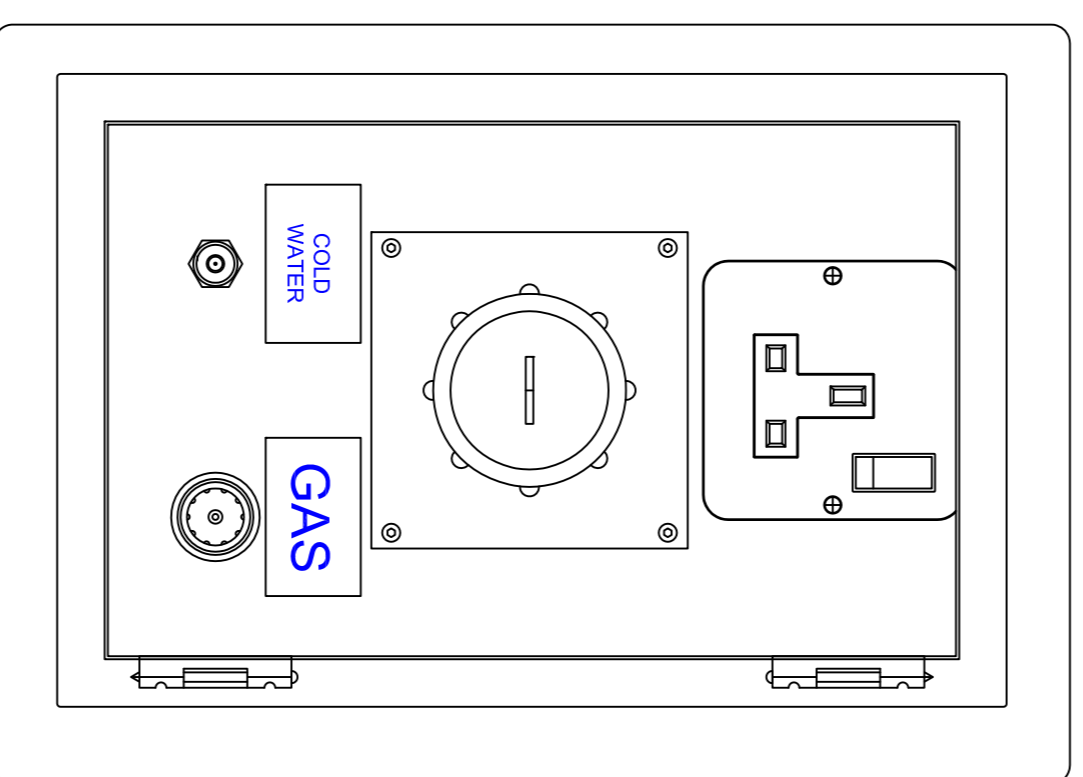

FLUSH mounted docking station for mobile fume cupboard

Front view with door closed

Side View 1

Side View 2

Front view with door open

Rear view with service connections

230V Electrical Supply

1-1/2" Vulcathene Drain Connection

1/4" BSP (male) Cold water connection

1/4" BSP (male) Gas connection

Top view with door open

No part of this drawing may be reproduced or transmitted in any form or by any means electronic or mechanical, for any purpose, without the express written permission of **Integrated Laboratory Services Ltd.**
This drawing is the property of Integrated Laboratory Services Ltd.