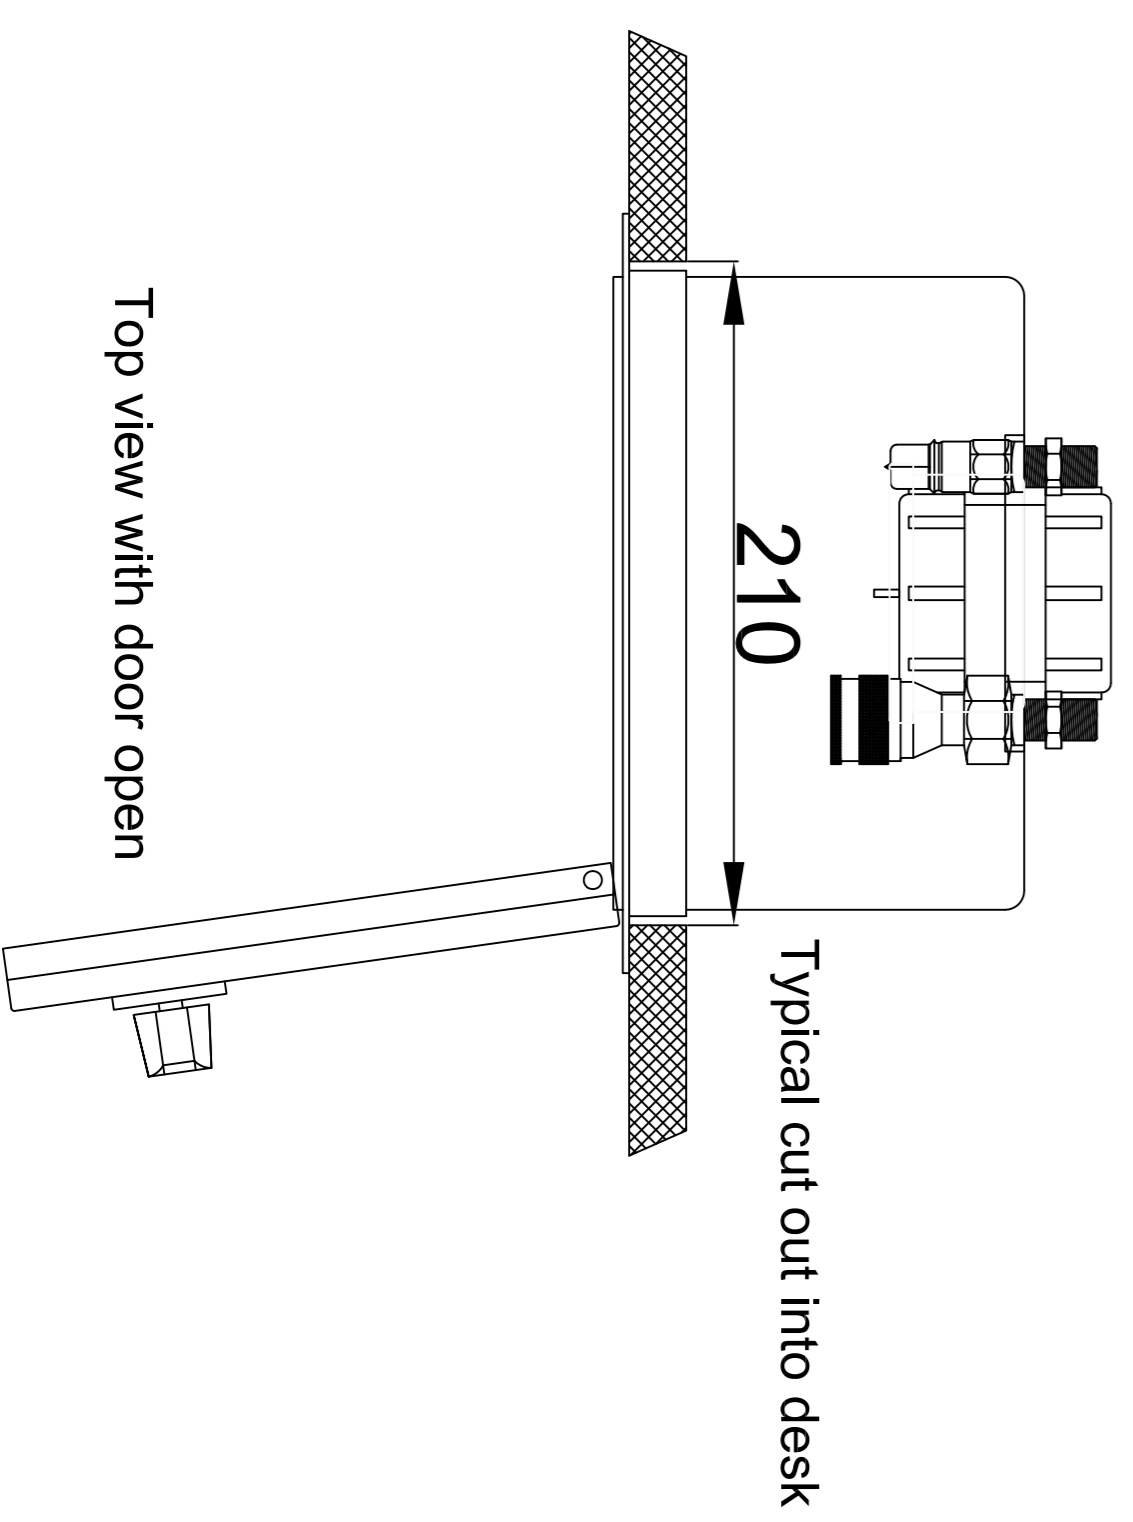

FLUSH mounted docking station for mobile fume cupboard

Front view with door closed

Side View 1

Side View 2

Front view with door open

Rear view with service connections

230V Electrical Supply

1-1/2" Vulcathene Drain Connection

1/4" BSP (male) Cold water connection

1/4" BSP (male) Gas connection

Top view with door open

No part of this drawing may be reproduced or transmitted in any form or by any means electronic or mechanical, for any purpose, without the express written permission of **Integrated Laboratory Services Ltd.**
This drawing is the property of Integrated Laboratory Services Ltd.

Drawn By: TC **Checked:** PS

Drawing Number: **Rev:**