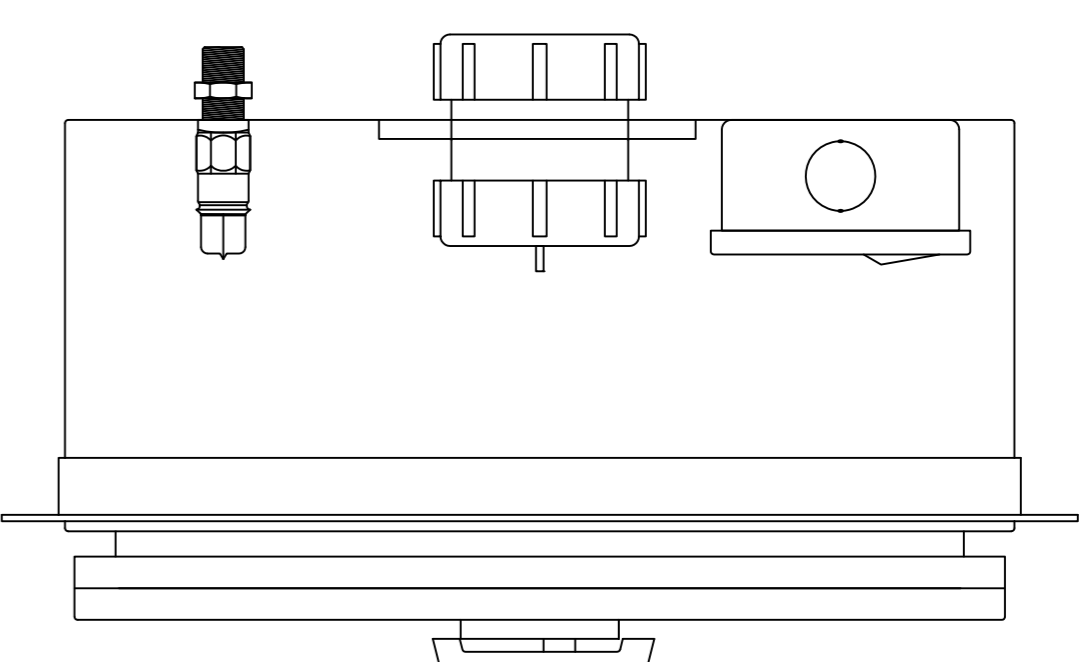

FLUSH mounted docking station for mobile fume cupboard

Front view with door closed

Side View 1

Side View 2

Front view with door open

Rear view with service connections

230V Electrical Supply

1-1/2" Vulcathene Drain Connection

1/4" BSP (male) Cold water connection

1/4" BSP (male) Gas connection

Top view with door open

No part of this drawing may be reproduced or transmitted in any form or by any means electronic or mechanical, for any purpose, without the express written permission of **Integrated Laboratory Services Ltd.**
This drawing is the property of Integrated Laboratory Services Ltd.

Drawn By: TC **Checked:** PS

Drawing Number: **Rev:**