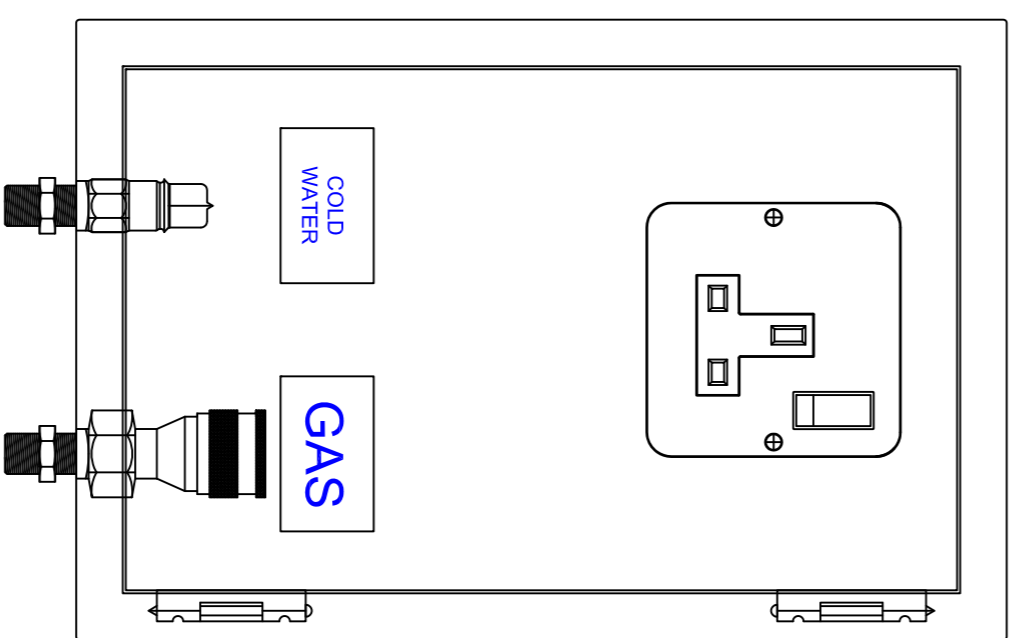

FACE mounted docking station for mobile fume cupboard

Front view with door closed

Front view with door open

Docking station screwed to wall

Side View 1

Side View 2

230V Electrical supply

1/4" BSP (male) Gas connection

1/4" BSP (male) Cold water connection

Vulcathene Tee supplied loose for connection into main drain. Fume cupboard drain connects into top inlet (cover fits in when not in use)

IIS
Integrated
Laboratory Services

Client:

Project:

Drawing Title:

FACE mounted docking station

Date:

Scale: 1:10

Drawn By: TC

Checked: PS