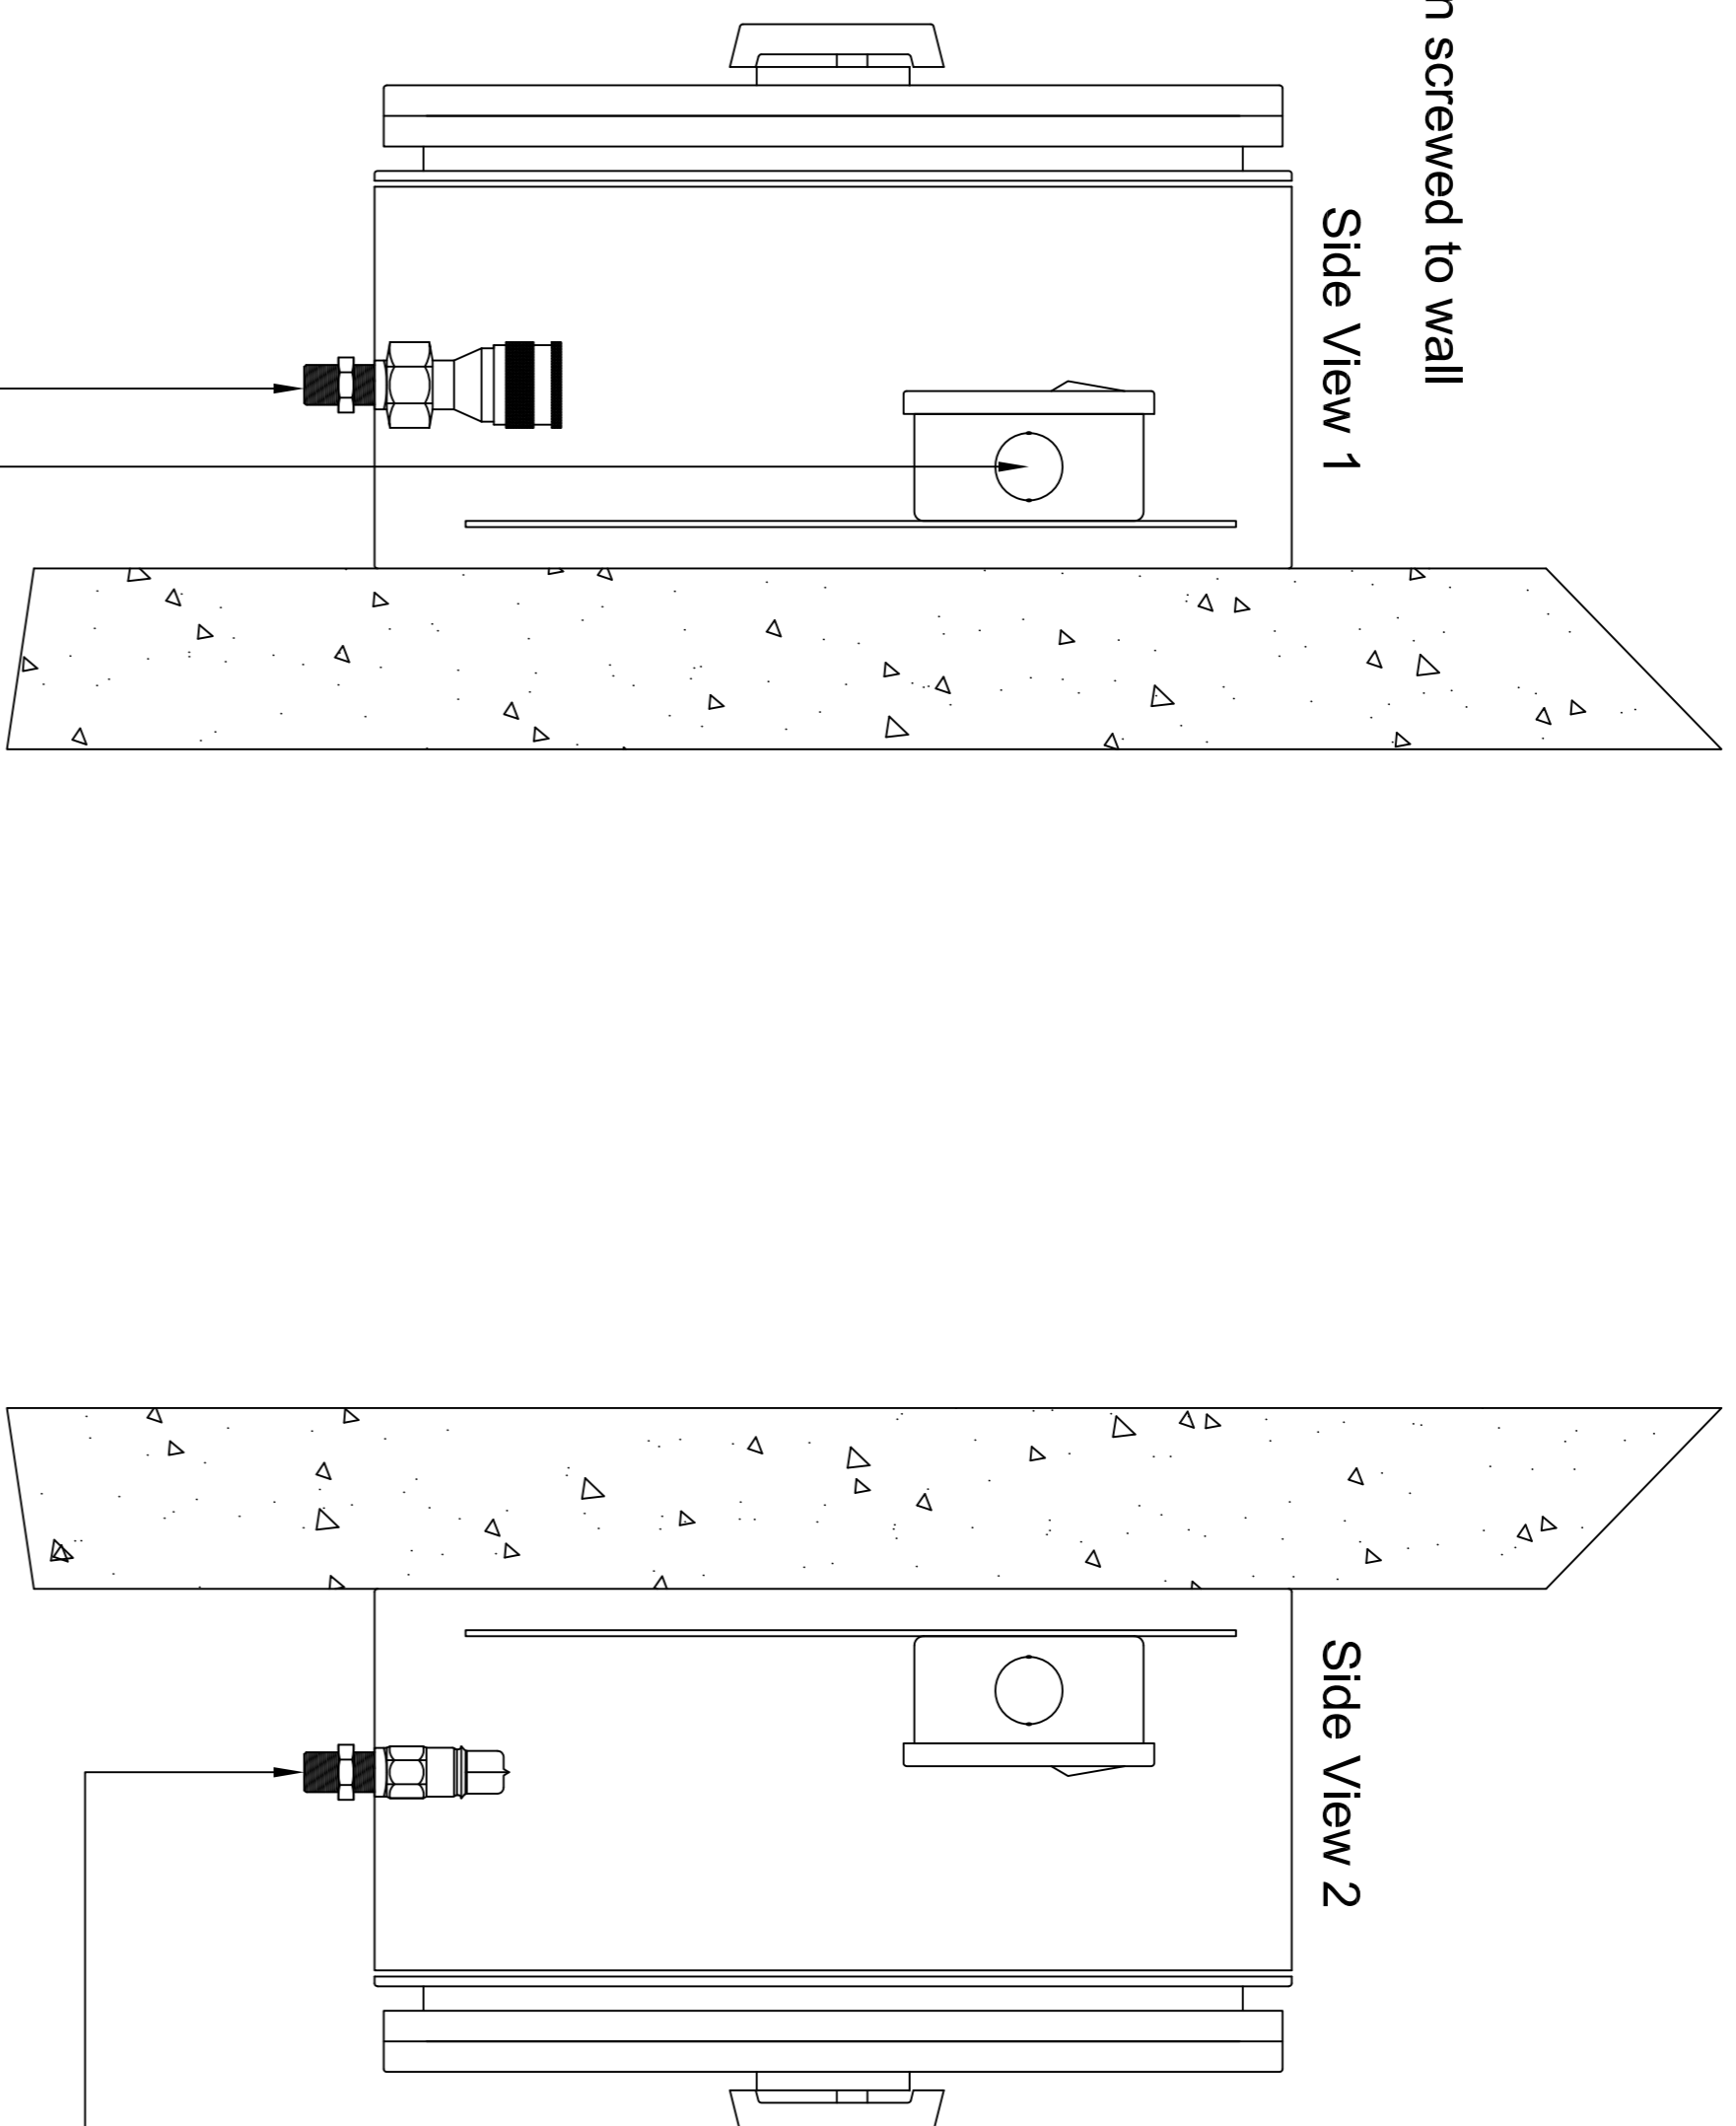

FACE mounted docking station for mobile fume cupboard

Front view with door closed

Front view with door open

Docking station screwed to wall

Side View 1

Side View 2

230V Electrical supply

1/4" BSP (male) Gas connection

1/4" BSP (male) Cold water connection

Vulcathene Tee supplied loose for connection into main drain. Fume cupboard drain connects into top inlet (cover fits in when not in use)

IIS
Integrated
Laboratory Services

Client:

Project:

Drawing Title:

FACE mounted docking station

Date:

Scale: 1:10

Drawn By: TC

Checked: PS

Drawing Number:

Rev: