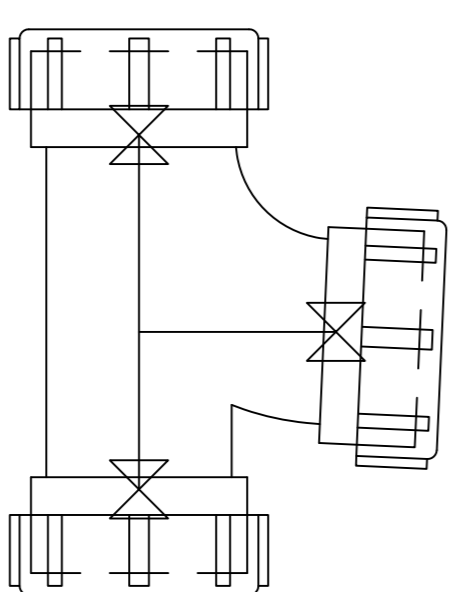

FACE mounted docking station for mobile fume cupboard

Front view with door closed

Front view with door open

Docking station screwed to wall

Side View 1

Side View 2

230V Electrical supply

1/4" BSP (male) Gas connection

1/4" BSP (male) Cold water connection

Vulcathene Tee supplied loose for connection into main drain. Fume cupboard drain connects into top inlet (cover fits in when not in use)

IIS
Integrated
Laboratory Services

Client:

Project:

Drawing Title:

FACE mounted docking station

Date:

Scale: 1:10

Drawn By: TC

Checked: PS

Drawing Number:

Rev: